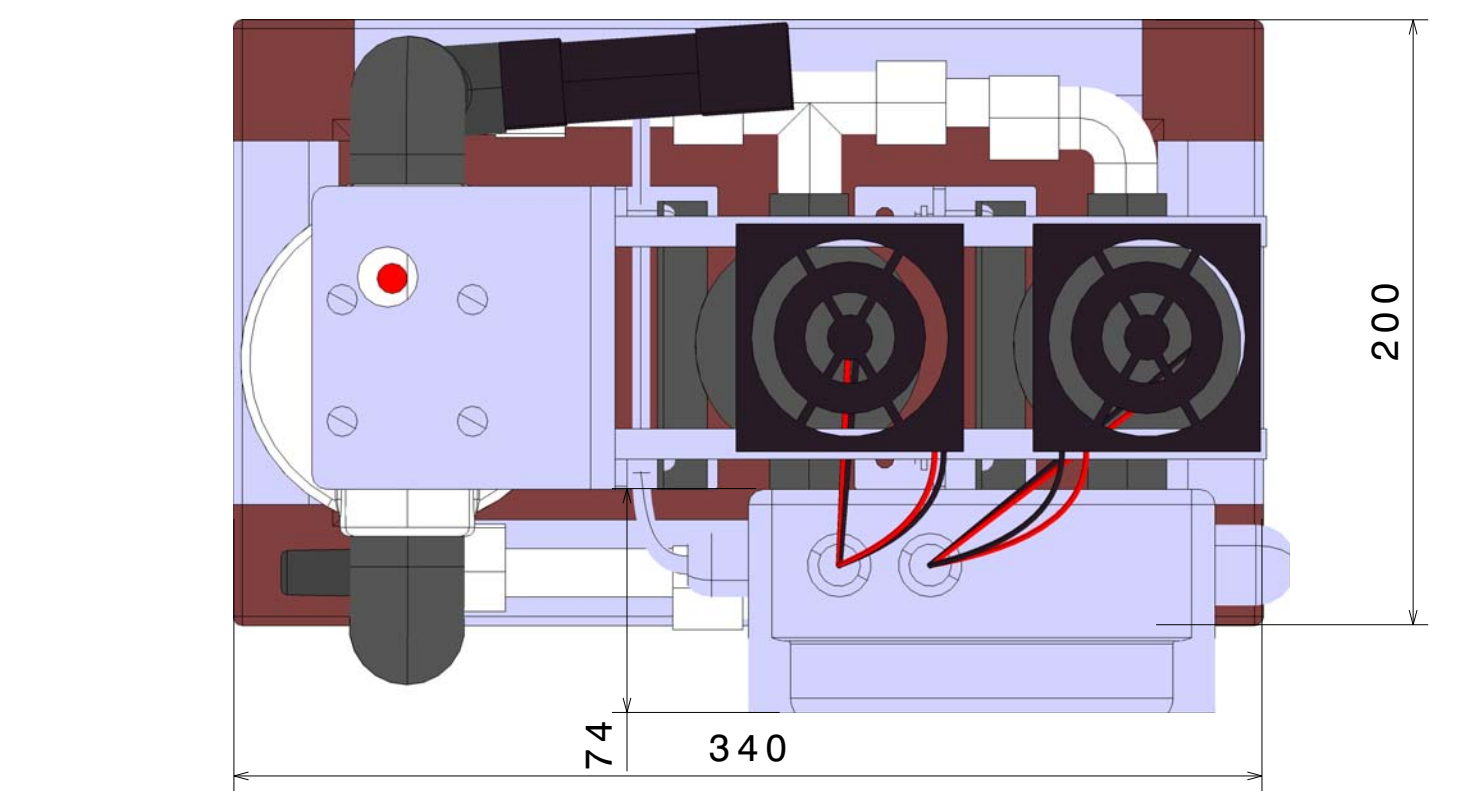

ISO VIEW  
Scala: 1:5

<b>SCHENKER ITALIA</b>			
DRAWING TITLE			
<b>POMPA 60L</b>			
SIZE	DRAWING NUMBER		REV
<b>A3</b>			<b>X</b>
SCALE	2:5	WEIGHT (kg)	SHEET 1/1